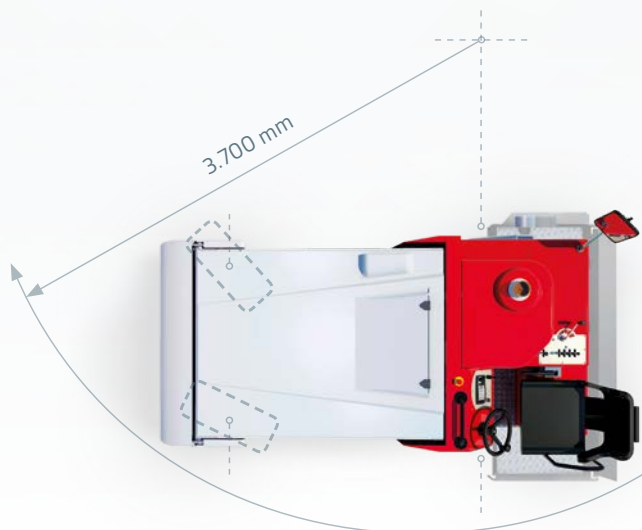

Blade width
1.700 mm

Snow tank volume
2,2 m³ (compr. 2,8 m³)

Water tank volume
500 L

IcePuma

THE LITTLE ONE

Uncomplicated and flexible

The IcePuma is the ideal choice for smaller rinks and arenas. Its compact design and straightforward construction allow for efficient and hassle-free ice maintenance. This agile machine delivers impressive performance with smooth operation, low maintenance costs, and high maneuverability. Part of the Engo lineup, the IcePuma stands out for its unbeatable price-performance ratio—making it a smart and efficient solution for your ice resurfacing needs.

1.900 mm

3.500 mm

2.800 mm

1100 mm

620

1.300 mm

1.830 mm

3.700 mm

RANGE OF ELECTRIC ICE RESURFACERS

ICE EDGER	<p>IceDingo</p> <ul style="list-style-type: none"> • Application: Ice field boarders • Blade width: 360 mm • Dimensions: 1.400 x 470 x 1.200 mm * 	 
SMALL ICE RINKS (INDOOR AND OUTDOOR)	<p>IceFox</p> <ul style="list-style-type: none"> • Application: Ice fields up to 800 m² • Blade width: 1.400 mm • Dimensions: 3.000 x 1.500 x 1.700 mm * 	 
	<p>IcePuma</p> <ul style="list-style-type: none"> • Application: Ice fields up to 1.200 m² • Blade width: 1.700 mm • Dimensions: 3.500 x 1.830 x 1.900 mm * 	 
	<p>IceWolf SMART / CLASSIC / PRO</p> <ul style="list-style-type: none"> • Application: Ice fields up to 1.800 m² • Blade width: 2.000 to 2.300 mm • Dimensionen: 4.060 x 2.150 x 2.200 mm * 	 
HIGH-LEVEL MULTI-PURPOSE ICE STADIUMS	<p>IcePanther</p> <ul style="list-style-type: none"> • Application: Ice fields up to 2.500 m² • Blade width: 2.000 to 2.300 mm • Dimensions: 4.260 x 2.150 x 2.200 mm * 	 
	<p>IceTiger</p> <ul style="list-style-type: none"> • Application: Ice fields up to 3.000 m² • Blade width: 2.300 to 2.500 mm • Dimensions: 4.000 x 2.420 x 2.300 mm * 	 
	<p>IceLion</p> <ul style="list-style-type: none"> • Application: Ice fields up to 7.000 m² • Blade width: 2.500 mm • Dimensions: 4.600 x 2.660 x 2.350 mm * 	 

* Length x width x height